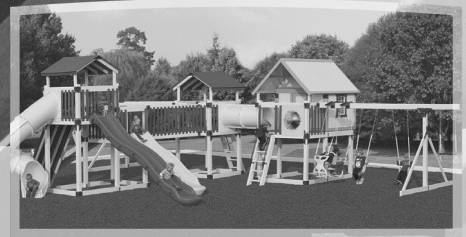

**OFFERING YOU
A WORLD
OF FUN!**